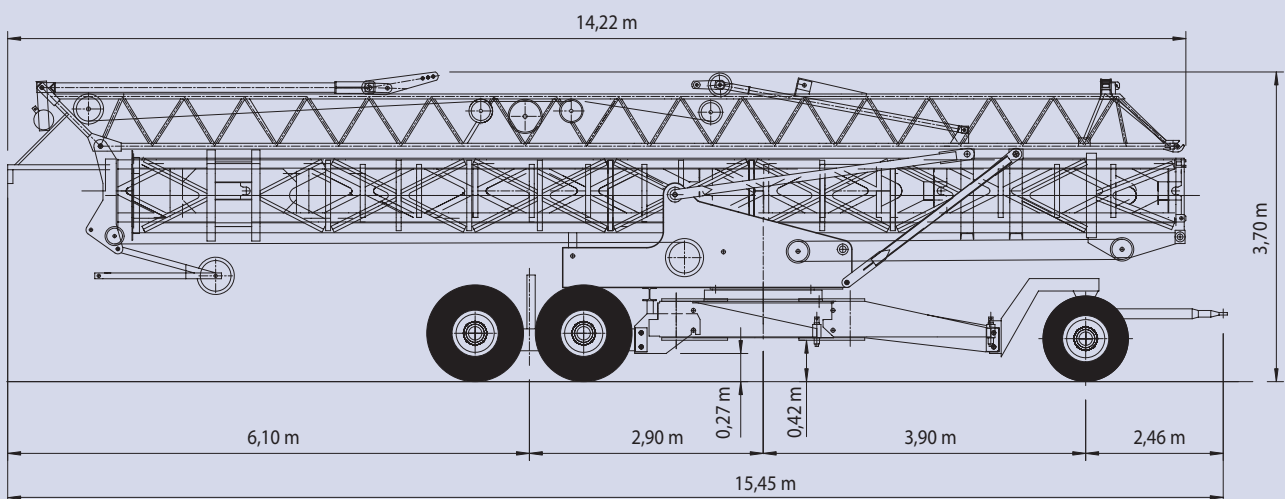

Transport / Transport / Transport / Trasporto